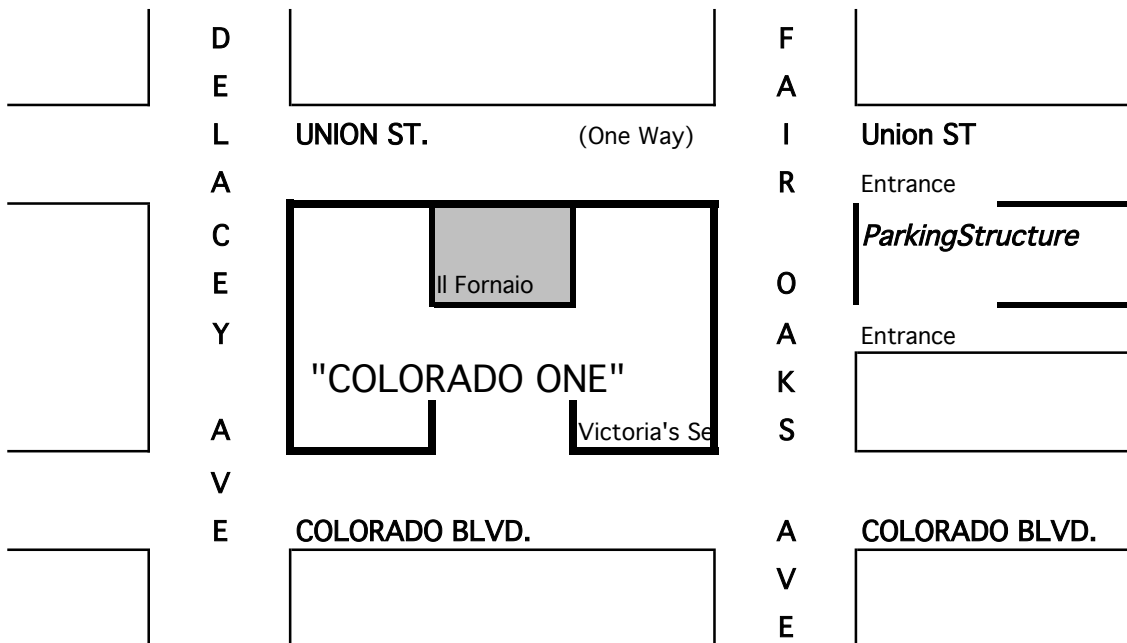

DIRECTIONS

From the 210E.

Exit Fair Oaks Ave go south to Colorado Blvd,
 turn right. Valet Parking available in front of Victoria Secret on
 Colorado Blvd. **From the 110 Fwy (North)** Freeway ends
 and turns into Arroyo Parkway. Turn left on Colorado Blvd,
 just past FAIR OAKS Ave. A 2 hour validated parking
 structure is available on the corner of Union and
 Fair Oaks Ave.

Additional Directions:

From the 710 fwy. (North)

Exit the freeway on VALLEY (the end of the freeway) and turn RIGHT. Go approx 4 blocks and turn LEFT onto FREEMONT. Go approx. 2 miles north on Freemont and turn RIGHT onto HUNTINGTON BLVD. Make an immediate LEFT onto FAIR OAKS. Go approx. 2 miles north on Fair Oaks and pass COLORADO BLVD. Turn RIGHT into the parking structure just past MANNY'S PIZZA.

From the 134 fwy. (East)

Take the 134 Fwy. To the 210 East or towards San Bernardino. Exit on Fair Oaks. Turn RIGHT onto Fair Oaks and go approx. 2 blocks and pass UNION ST., turn LEFT into the parking structure.